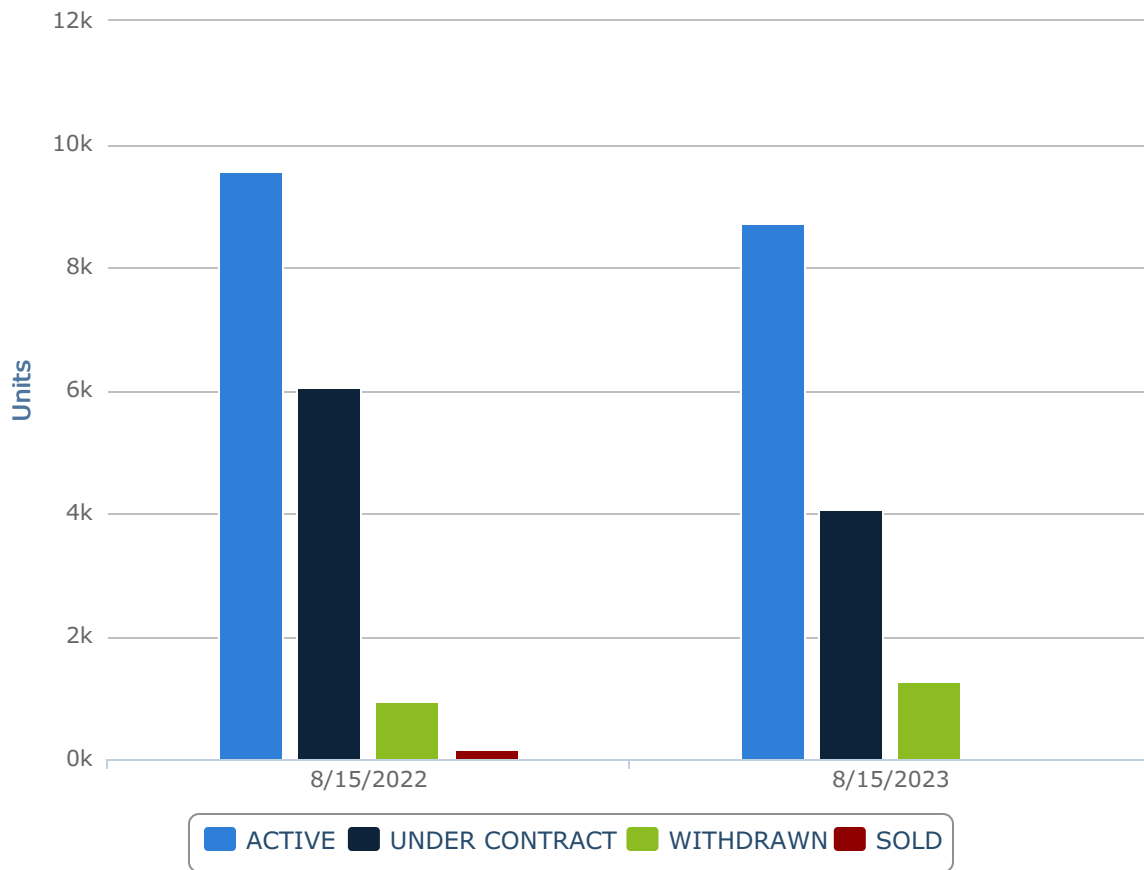

The Daily Snapshot Report provides tabular and summary reports on historical listing data for any property type. The report provides an overview of listings on a given day or date range.

Note: Historical data is not available prior to February 22, 2011

Status	8/15/2022	8/15/2023	Difference
ACTIVE	9,571	8,712	-8.98%
UNDER CONTRACT	6,035	4,080	-32.39%
WITHDRAWN	938	1,258	34.12%
SOLD	148	1	-99.32%

Daily Snapshot 8/15/2023

Prepared By:
T. Thompson
HomeBased Realtors
435-753-4577